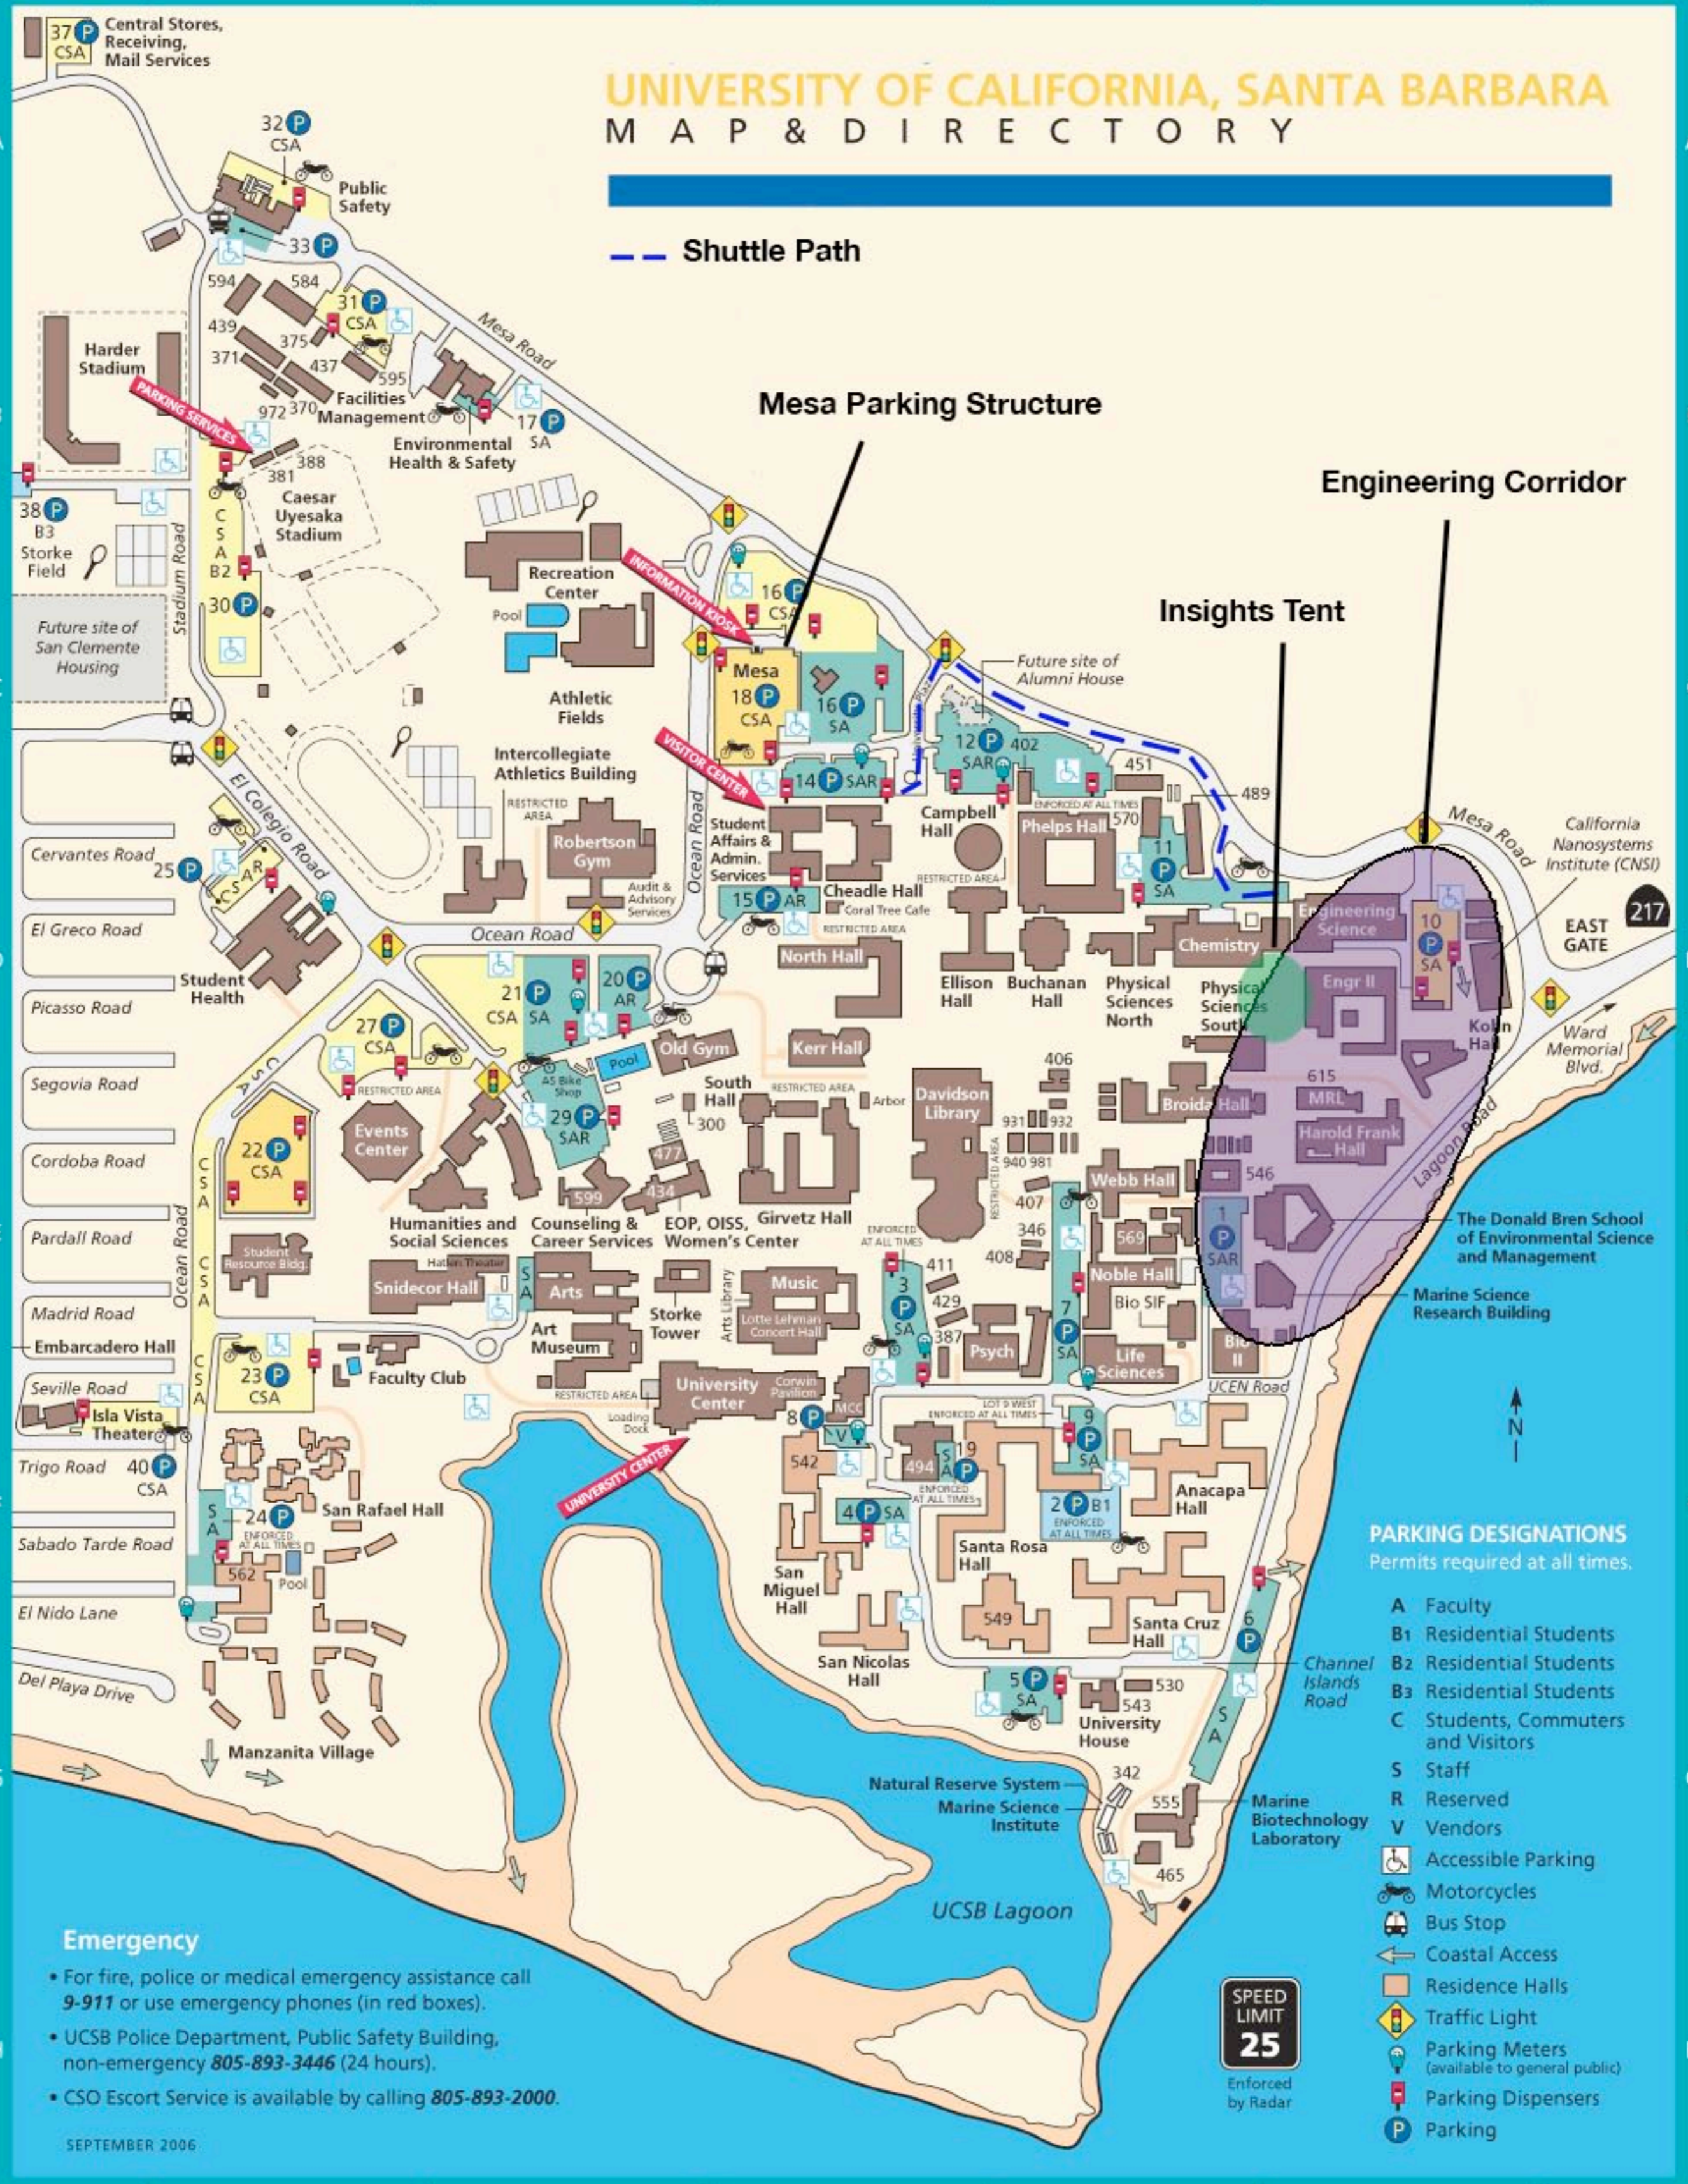

UNIVERSITY OF CALIFORNIA, SANTA BARBARA MAP & DIRECTORY

--- Shuttle Path

Emergency

- For fire, police or medical emergency assistance call **9-911** or use emergency phones (in red boxes).
- UCSB Police Department, Public Safety Building, non-emergency **805-893-3446** (24 hours).
- CSO Escort Service is available by calling **805-893-2000**.

SEPTEMBER 2006

PARKING DESIGNATIONS

Permits required at all times.

- A Faculty
- B1 Residential Students
- B2 Residential Students
- B3 Residential Students
- C Students, Commuters and Visitors
- S Staff
- R Reserved
- V Vendors
- Accessible Parking
- Motorcycles
- Bus Stop
- Coastal Access
- Residence Halls
- Traffic Light
- Parking Meters (available to general public)
- Parking Dispensers
- Parking

SPEED LIMIT
25
Enforced by Radar